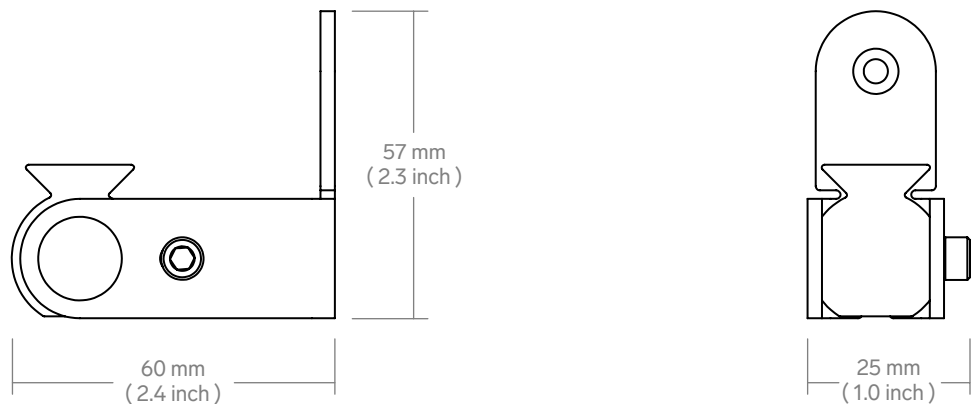

H583

for Huddly GO & Huddly IQ

Features

- A Heavy steel construction
- B Scratch & fingerprint-resistant Powdercoat finish
- C Patented ball pan/tilt/roll ball joint
- D Single-screw wall mounting
- E Wall pass-through for USB-C cable
- F Pan/tilt/roll position set screw

Dimensions

ADA CAMERA MOUNT

H583

for Huddly GO & Huddly IQ

Specifications

Price	\$69
SKU	H583
Height	2.3 inches
Width	1.0 inches
Depth	2.4 inches
Weight	0.3 lbs
Warranty	2 years

Colors

Name	SKU
Black Grey	H583-BG