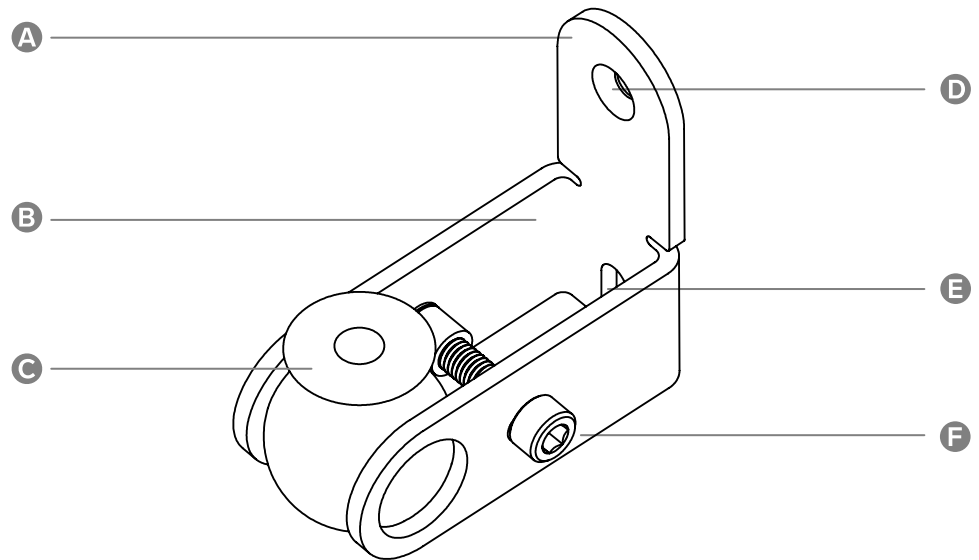

ADA CAMERA MOUNT

for Huddly GO & Huddly IQ

ADA Camera Mount for Huddly GO & Huddly IQ

Quickly deploy Huddly GO & Huddly IQ cameras with ADA compliance in huddle rooms throughout the enterprise.

ADA CAMERA MOUNT

H583

for Huddly GO & Huddly IQ

Features

- A Heavy steel construction
- B Scratch & fingerprint-resistant Powdercoat finish
- C Patented ball pan/tilt/roll ball joint
- D Single-screw wall mounting
- E Wall pass-through for USB-C cable
- F Pan/tilt/roll position set screw

Dimensions

ADA CAMERA MOUNT

H583

for Huddly GO & Huddly IQ

Specifications

Price	\$69
SKU	H583
Height	2.3 inches
Width	1.0 inches
Depth	2.4 inches
Weight	0.3 lbs
Warranty	2 years

Colors

Name	SKU
Black Grey	H583-BG